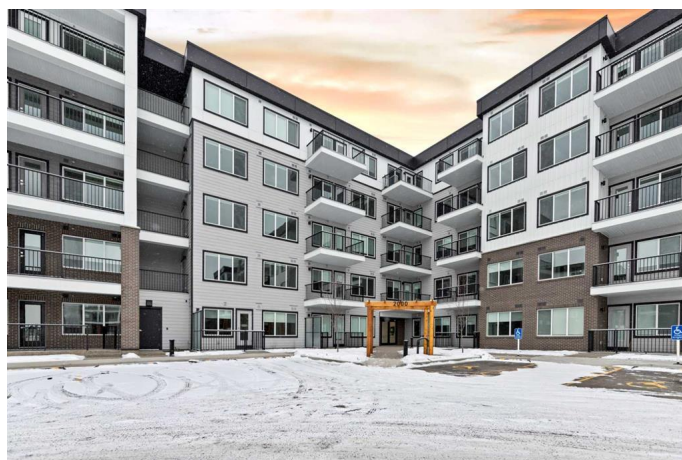

\$364,900 - 2411, 111 Wolf Drive Se, Calgary

MLS® #A2198755

\$364,900

2 Bedroom, 2.00 Bathroom, 684 sqft

Residential on 0.00 Acres

Wolf Willow, Calgary, Alberta

Do not miss out this brand new 2 bedrooms plus Den condo, ready to move in. Walk in the front door, expose to the all white full height cabinetry with soft close door & drawers, stainless steel appliances, , matching white quartz countertops, Over looking through the Livingroom, with Patio door to the balcony, the view is be onto the shopping plaza across the street, there is pet spa, gym, owner lounge, bike storage available.

Built in 2024

Essential Information

MLS® #	A2198755
Price	\$364,900
Bedrooms	2
Bathrooms	2.00
Full Baths	2
Square Footage	684
Acres	0.00
Year Built	2024
Type	Residential
Sub-Type	Apartment
Style	Single Level Unit
Status	Active

Community Information

Address	2411, 111 Wolf Drive Se
Subdivision	Wolf Willow

City	Calgary
County	Calgary
Province	Alberta
Postal Code	T2X 5X2

Amenities

Amenities	Elevator(s), Fitness Center, Parking, Visitor Parking
Parking Spaces	1
Parking	Titled, Underground